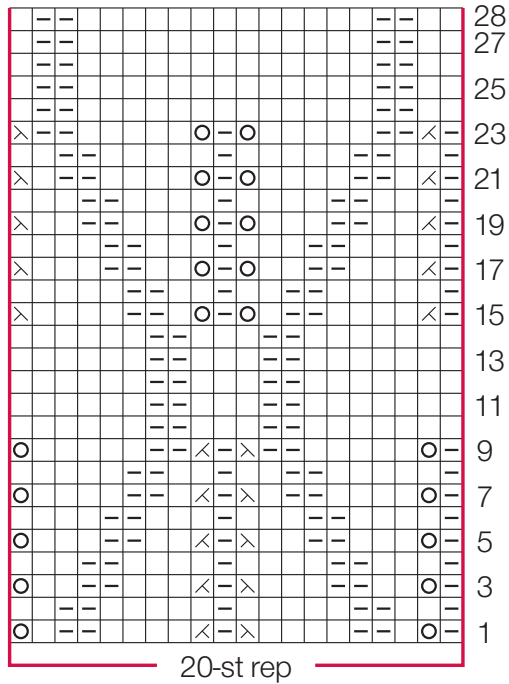

15 lace wristers

Shown in *Knit Simple Winter 2009/10* on page 29. Instructions on page 62.

STITCH KEY

- k on RS
- ▢ p on RS
- ⊙ yo
- ⊗ k2tog
- ⊠ ssk